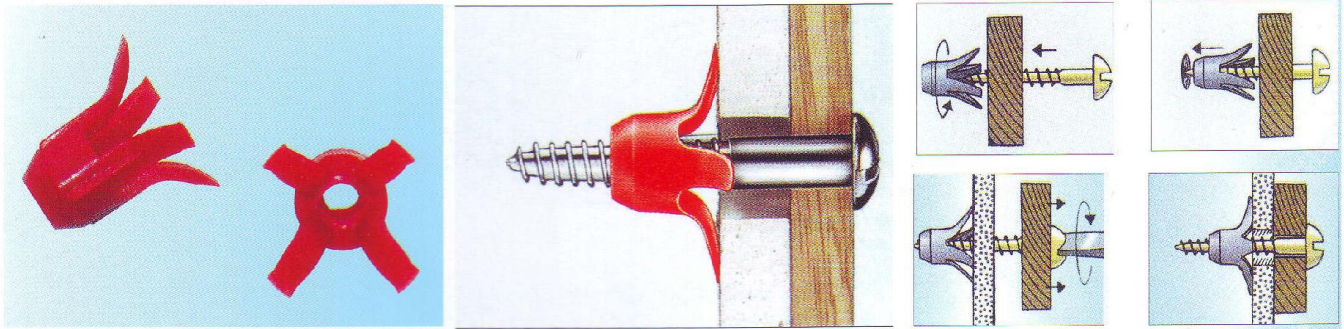

## 4-PRONG PLUG - for drywall screws

Code Number	Size	Drill Ø	Screw Ø mm	Qty per box
89A06	6	6	3	100
89A08	8	8	3.5 TwinFast	100
89A10	10	10	4.8	100